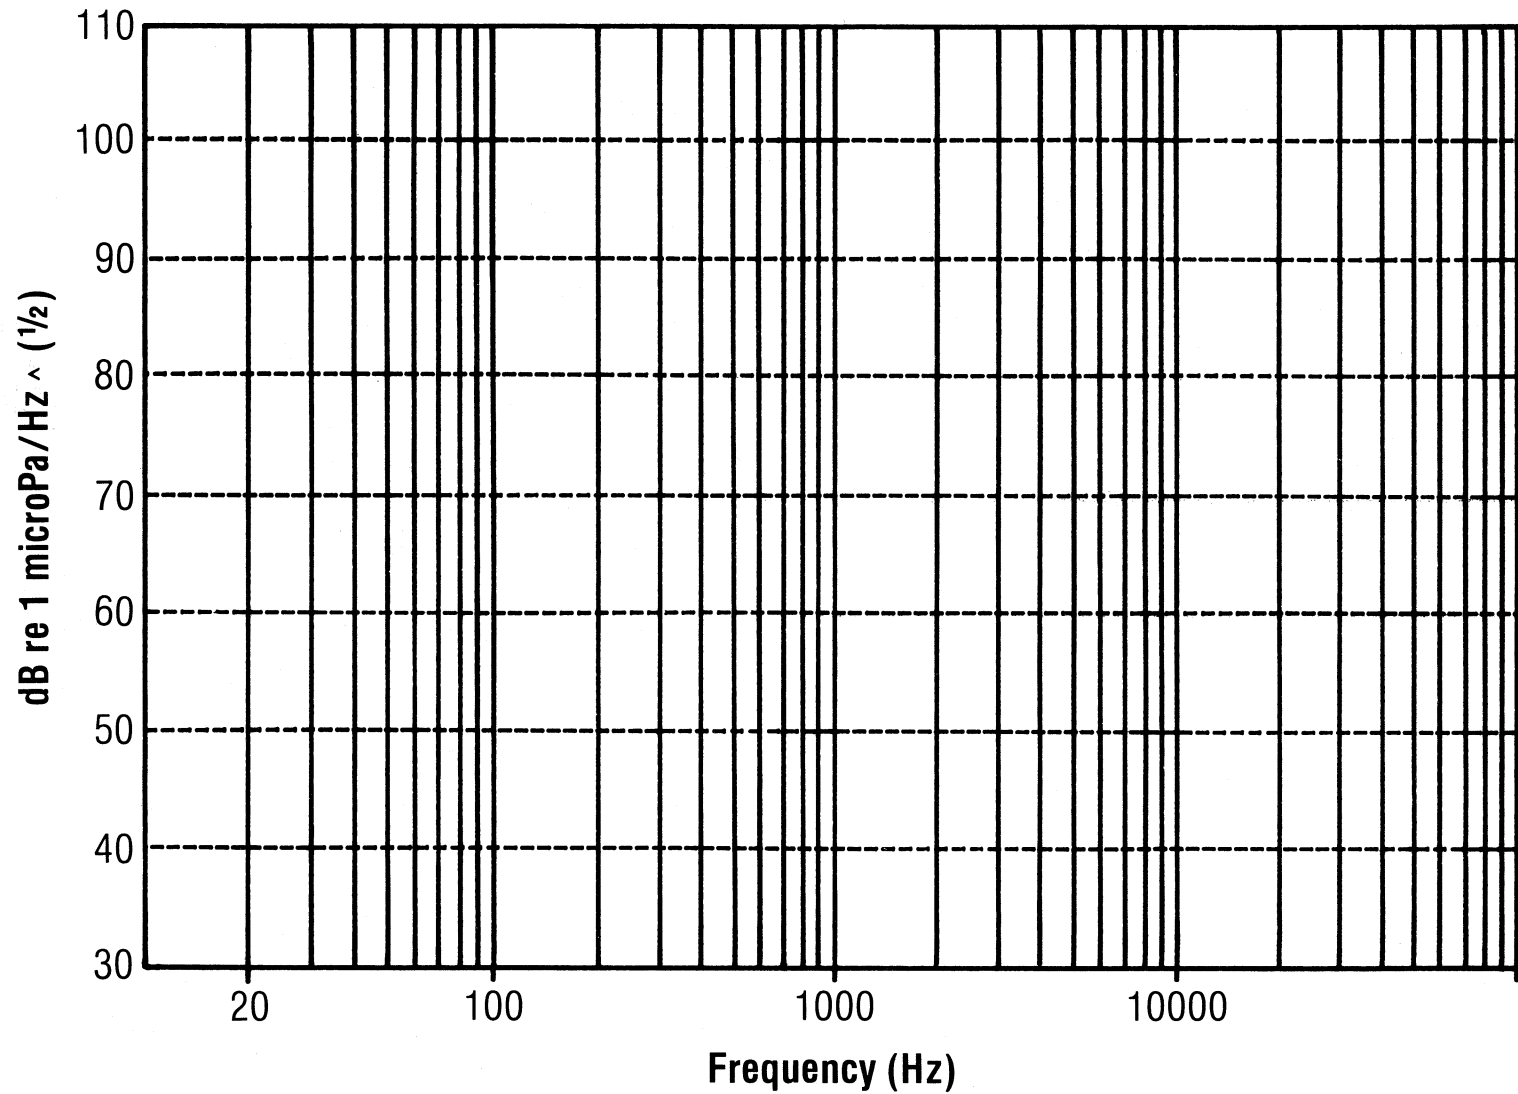

OMNIDIRECTIONAL AMBIENT NOISE SPECTRUM

NOTE: USE CAUTION IN INTERPOLATING AMBIENT NOISE VALUES IN THE 50-300Hz REGION AND DO NOT EXTRAPOLATE BELOW THIS REGION.